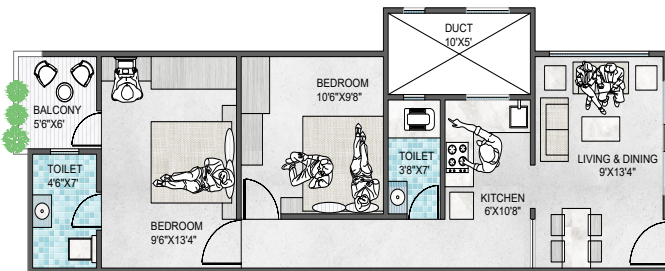

**SPECIAL OFFER**

**94930-48000, 94930-63000**

**STUDIO APARTMENT**

**323ft<sup>2</sup> at ₹11 lakh**

Room 1

Bathroom 1

Kitchen 1

Balcony 1

**1 BHK APARTMENT**

**523ft<sup>2</sup> at ₹18 lakh**

Rooms 2

Bathroom 1

Kitchen 1

Balcony 1

**2 BHK APARTMENT**

**832ft<sup>2</sup> at ₹28 lakh**

Rooms 3

Bathroom 2

Kitchen 1

Balcony 1

**KAROL BAGH GRAND**

171, Bhawrasla, Near Metro Circle, ISBT Bus Terminal, MR10, Indore, MP

Brochure & Downloads

**SPECIAL OFFER**

**PREMIUM**

- + Wall Putty
- + Wall Painting
- + New Curtains
- + Wall Paneling
- + Esco Fittings
- + New Lighting

**₹3950**

**FLAT RATE**

Bare Shell | Apartment | As is, where is!  
"Most Preferred Option"