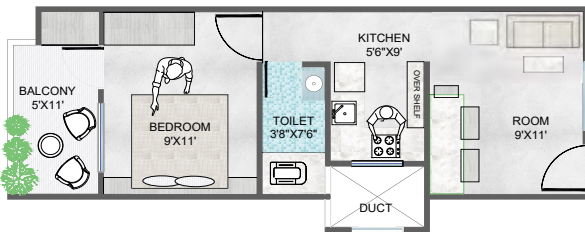

**SPECIAL OFFER**

**94930-48000, 94930-63000**

**STUDIO APARTMENT**

**323ft<sup>2</sup> at ₹11 lakh**

Room 1

Bathroom 1

Kitchen 1

Balcony 1

**1 BHK APARTMENT**

**523ft<sup>2</sup> at ₹18 lakh**

Rooms 2

Bathroom 1

Kitchen 1

Balcony 1

**2 BHK APARTMENT**

**832ft<sup>2</sup> at ₹28 lakh**

Rooms 3

Bathroom 2

Kitchen 1

Balcony 1

**KAROL BAGH GRAND**

171, Bhawrasla, Near Metro Circle, ISBT Bus Terminal, MR10, Indore, MP

Brochure & Downloads

**SPECIAL OFFER**

**PREMIUM**

- + Wall Putty
- + Wall Painting
- + New Curtains
- + Wall Paneling
- + Esco Fittings
- + New Lighting

**₹3950**

**FLAT RATE**

Bare Shell | Apartment | As is, where is!  
"Most Preferred Option"